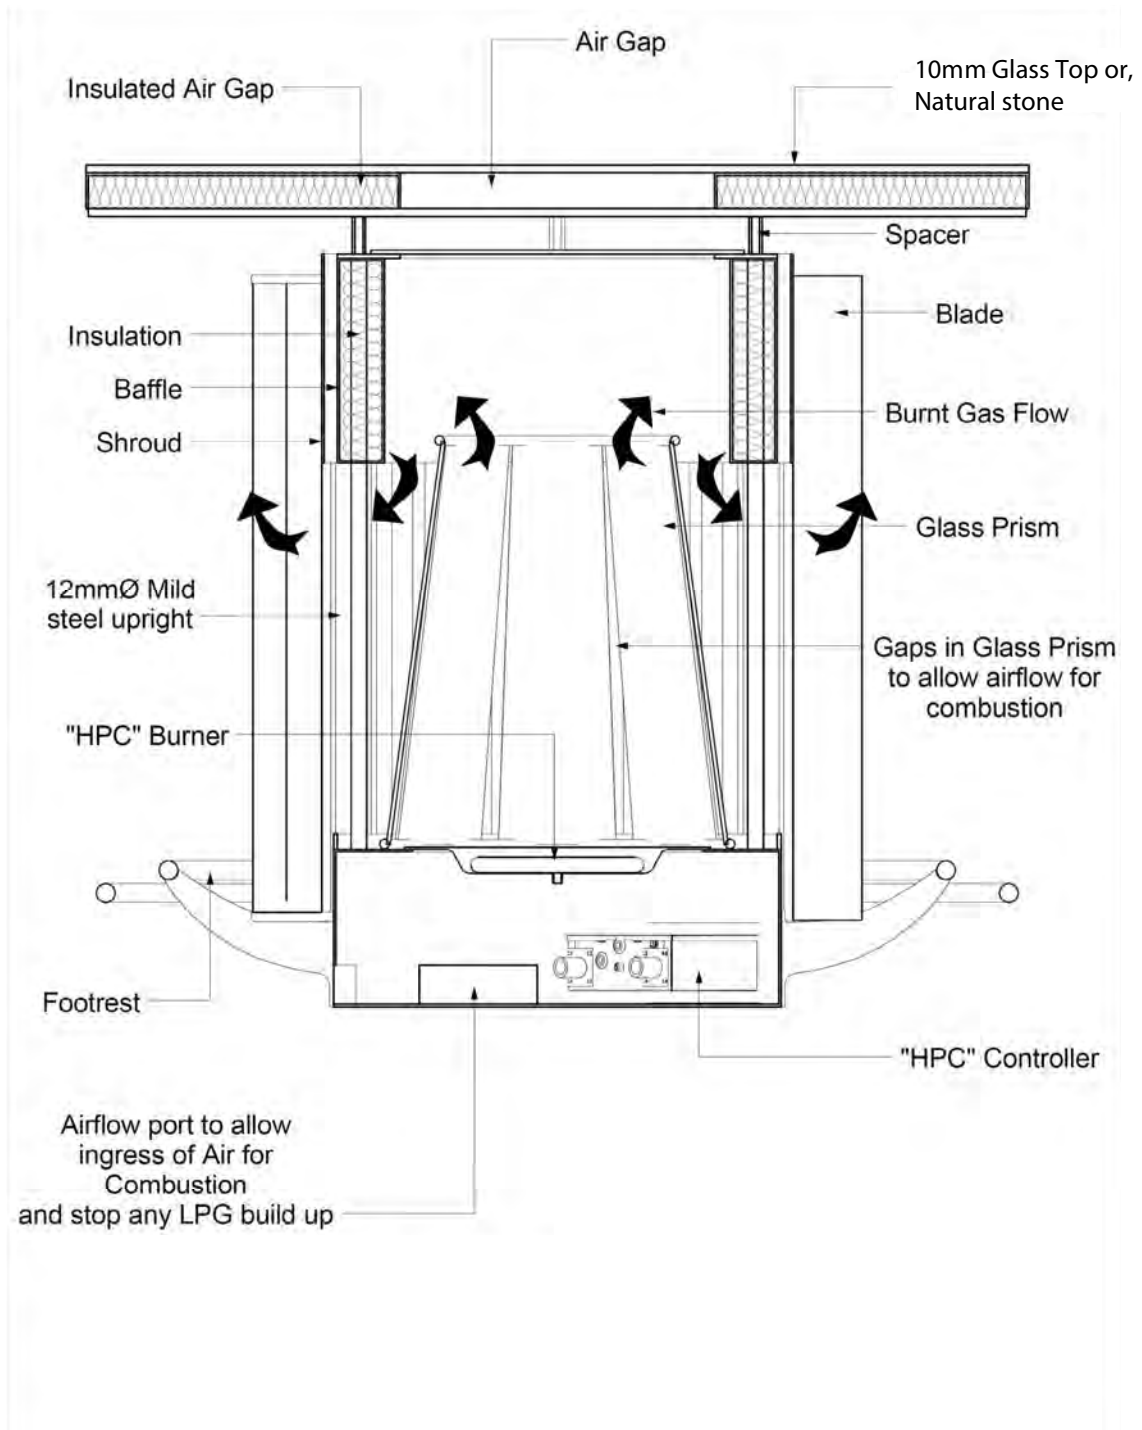

InnerFlame Details