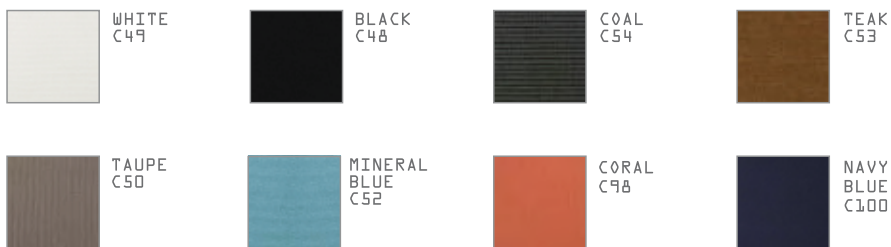

CUSHION

SUNBRELLA
CATEGORY E - CANVAS