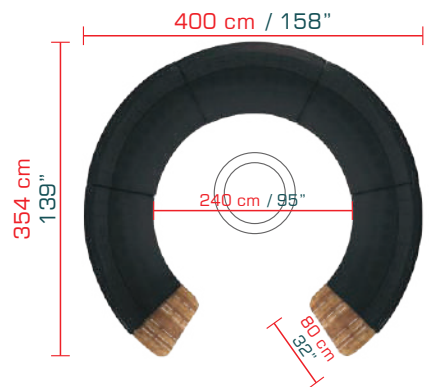

BABCO-15	BABBO Bigger configuration 3
BABCO-15*	Sunbrella | Category E
BABCO-15*	Sunbrella | Category G
BABCO-15*	Sunbrella | Category H
BABCO-9	Protective cover