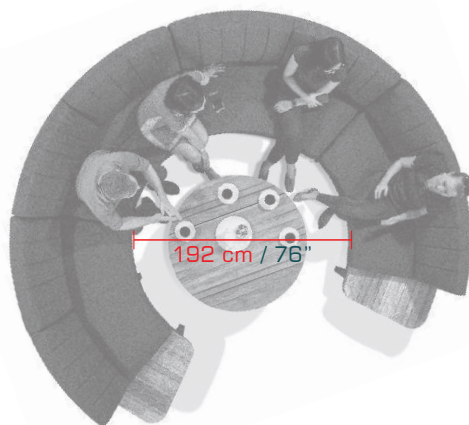

SUNBRELLA
CATEGORY G - SPECIALS

CUSHION

SUNBRELLA
CATEGORY H - SAILCLOTHS/SAILING

BABBO

ROUND SOFA

Design: Vincent Cantaert & Barbara Widiningtias

- BABO1** BABBO LEFT HAND SECTIONAL (TEAK)
- BABO2** BABBO RIGHT HAND SECTIONAL (TEAK)
- BABO3** BABBO SECTIONAL SEAT
- MG5300** MONO LOUNGE TABLE Ø43.5" x 17"H / Ø110 x 43H cm (TEAK)