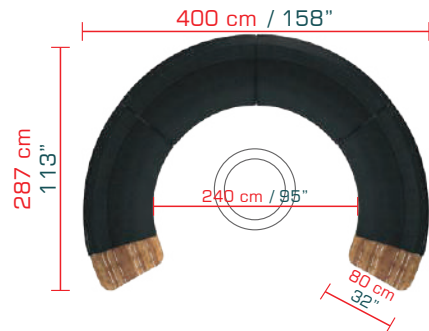

BABCO-14	BABBO Bigger configuration 2
BABCO-14*	Sunbrella | Category E
BABCO-14*	Sunbrella | Category G
BABCO-14*	Sunbrella | Category H
BABCO-8	Protective cover