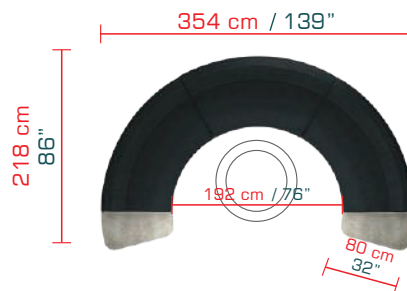

BABCO-5	BABBO configuration 5
BABCO-5*	Sunbrella | Category E
BABCO-5*	Sunbrella | Category G
BABCO-5*	Sunbrella | Category H
BABCO-2	Protective cover
BABO3 + BABO4 + BABO5