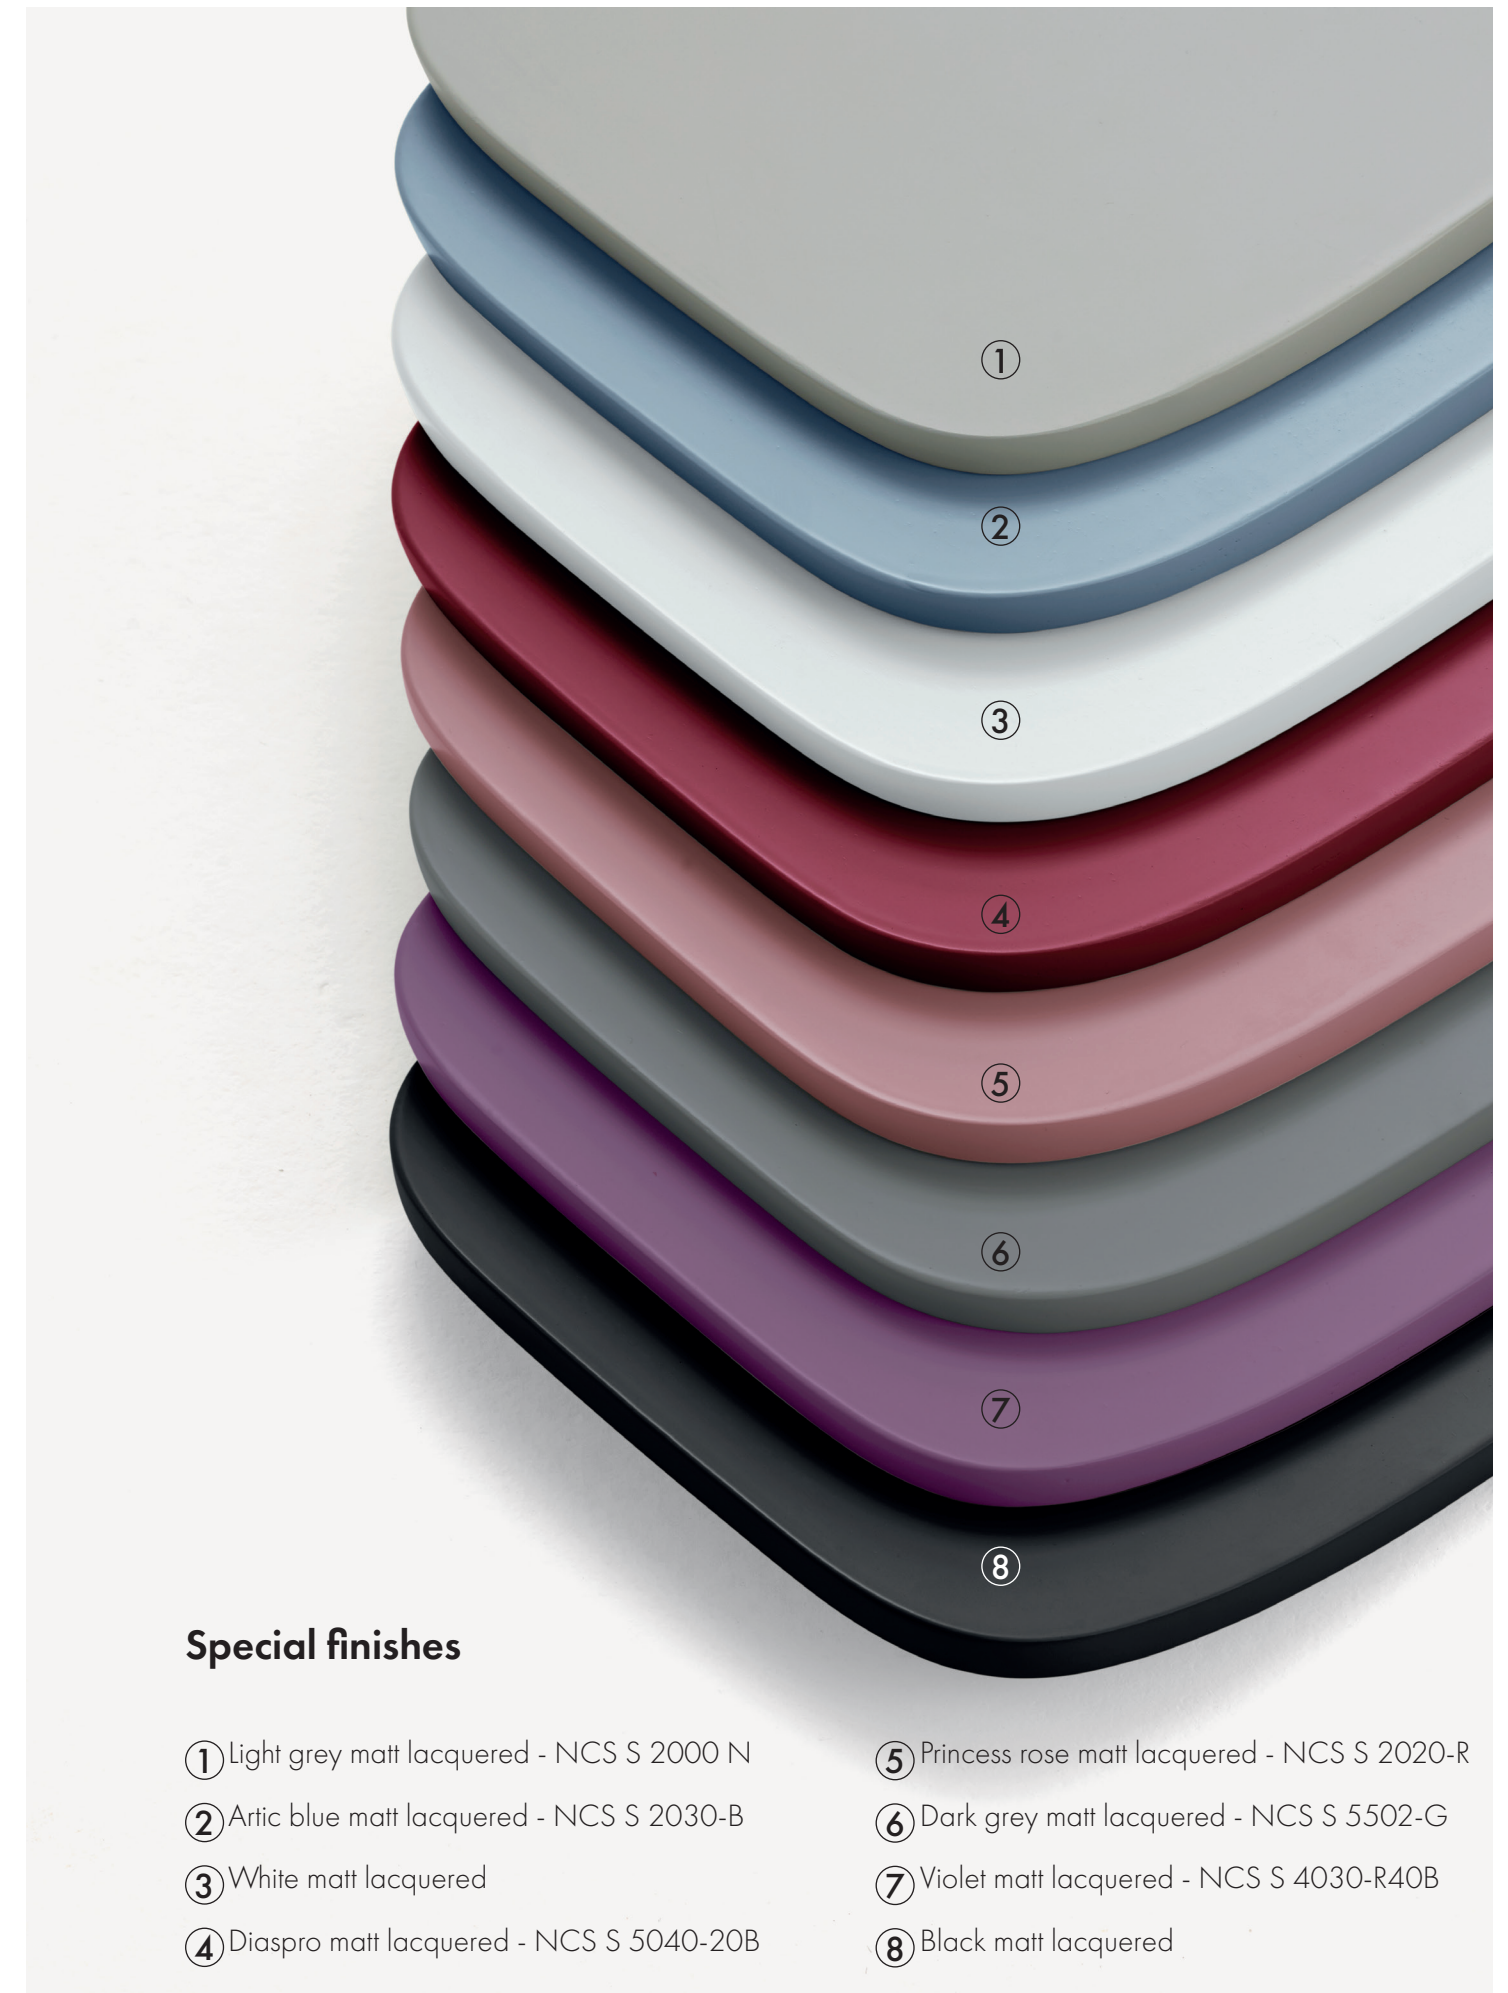

www.accentosrl.it

[Facebook](#) - [Instagram](#) - [Pinterest](#)

WOOD FINISHES

Special finishes

- ① Light grey matt lacquered - NCS S 2000-N
- ② Artic blue matt lacquered - NCS S 2030-B
- ③ White matt lacquered
- ④ Diaspro matt lacquered - NCS S 5040-20B
- ⑤ Princess rose matt lacquered - NCS S 2020-R
- ⑥ Dark grey matt lacquered - NCS S 5502-G
- ⑦ Violet matt lacquered - NCS S 4030-R40B
- ⑧ Black matt lacquered

Standard wood beech finishes

AC01 - Natural beech
 AC07 - Beech light walnut
 AC06 - Beech cherry
 AC21 - Light natural beech

AC17 - Beech bleached
 AC50 - Beech walnut
 AC18 - Beech dark walnut
 AC15 - Beech wengé

Standard wood oak finishes

Special finishes

- ① AN01 - Beech light grey - NCS S 2000 N
- ② AN02 - Beech artic blue - NCS S 2030-B
- ③ AN03 - Beech diaspro - NCS S 5040-20B
- ④ AN04 - Beech princess rose - NCS S 2020-R
- ⑤ AN05 - Beech dark grey - NCS S 5502-G
- ⑥ AN07 - Beech violet - NCS S 4030-R40B