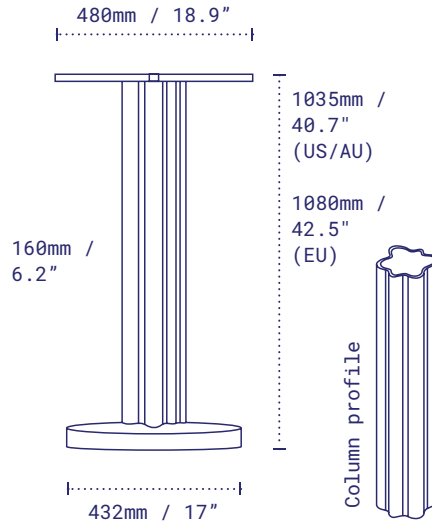

NRXTMH17[CC*]B : BAR HEIGHT

NOROCK are celebrating their geographic origins, the unique West Australian coastline, with NRxTMH, a limited-release self-stabilising table base in collaboration with award-winning designers Tom Mark Henry.

Pictured: NRxTMH 21 Dining Height, Pindan Red.

DETAILS

Material	Steel + Aluminium – Zinc Plated Disc, Alodine Column, Alodine Top Plate
Next-Level Protection	Steel + Aluminium – 3M Scotchkote also available
Height	1035mm / 40.7" Bar excl. table top 1080mm / 42.5" Bar (EU only)
Base diameter	432mm / 17"
Column width	75mm / 2.9"
Top plate	Fixed
Net weight	11.7kg / 25.8lbs
Max recommended table top	☐ 600mm / 24" ☐ 800mm / 32"
Resources	no-rock.com/product/nrxrtmh

PACKAGING

Carton	450 x 450 x 70mm / 17.7 x 17.7 x 2.7" x Box 1 135 x 155 x 1060mm - 5.3 x 6.1 x 41.7" x Box 2
Gross weight	12.6kg / 27.7lbs

STANDARD COLOUR RANGE

- **Jarrah Brown**
  Code: NRXTMH17JHB
- **Sandstone Black**
  Code: NRXTMH17BKB
- **Leeuwin Blue**
  Code: NRXTMH17LWB
- **Peppermint Green**
  Code: NRXTMH17PMB
- **Pindan Red**
  Code: NRXTMH17PDB

SPECIAL COLOUR RANGE

- **Brass**
  Code: NRXTMH17BRB