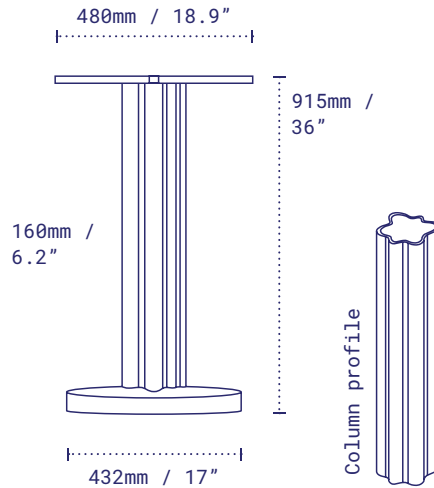

NRXTMH17[CC*]C : COUNTER HEIGHT

NOROCK are celebrating their geographic origins, the unique West Australian coastline, with NRXTMH, a limited-release self-stabilising table base in collaboration with award-winning designers Tom Mark Henry.

Pictured: NRxTMH 21 Dining Height, Pindan Red.

DETAILS

	Material	Steel + Aluminium - Zinc Plated Disc, Alodine Column, Alodine Top Plate
	Next-Level Protection	Steel + Aluminium - 3M Scotchkote also available
	Height	915mm / 36" Counter excl. table top
	Base diameter	432mm / 17"
	Column width	75mm / 2.9"
	Top plate	Fixed
	Net weight	11.1kg / 24.4lbs
	Resources	no-rock.com/product/nrxrtmh

PACKAGING

	Carton	450 x 450 x 70mm / 17.7 x 17.7 x 2.7" x Box 1 135 x 155 x 900mm - 5.3 x 6.1 x 35.4" x Box 2
	Gross weight	11.9kg / 26.2lbs

STANDARD COLOUR RANGE

- **Jarrah Brown**
  Code: NRXTMH17JHC
- **Sandstone Black**
  Code: NRXTMH17BKC
- **Leeuwin Blue**
  Code: NRXTMH17LWC
- **Peppermint Green**
  Code: NRXTMH17PMC
- **Pindan Red**
  Code: NRXTMH17PDC

SPECIAL COLOUR RANGE

- **Brass**
  Code: NRXTMH17BRC