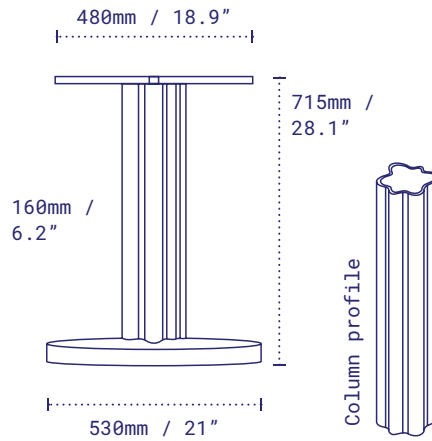

NRxTMH 21

NRXTMH21[CC*] : DINING HEIGHT

NOROCK are celebrating their geographic origins, the unique West Australian coastline, with NRxTMH, a limited-release self-stabilising table base in collaboration with award-winning designers Tom Mark Henry.

Pictured: NRxTMH 21 Dining Height, Pindan Red.

DETAILS

Material	Steel + Aluminium - Zinc Plated Disc, Alodine Column, Alodine Top Plate
Next-Level Protection	Steel + Aluminium - 3M Scotchkote also available
Height	715mm / 28.1" excl. table top
Base diameter	530mm / 21"
Column width	75mm / 2.9"
Top plate	Fixed
Net weight	14.9kg / 32.8lbs
Max recommended table top	☐ 914mm / 36" ☐ 800mm / 32"
Resources	no-rock.com/product/nrxrtmh

PACKAGING

Carton	600 x 600 x 190mm - 23.6 x 23.6 x 7.4" x Box 1
Gross weight	17.8kg / 39.2lbs

STANDARD COLOUR RANGE

- **Jarrah Brown**
  Code: NRXTMH21JH
- **Sandstone Black**
  Code: NRXTMH21BK
- **Leeuwin Blue**
  Code: NRXTMH21LW
- **Peppermint Green**
  Code: NRXTMH21PM
- **Pindan Red**
  Code: NRXTMH21PD

SPECIAL COLOUR RANGE

- **Brass**
  Code: NRXTMH21BR