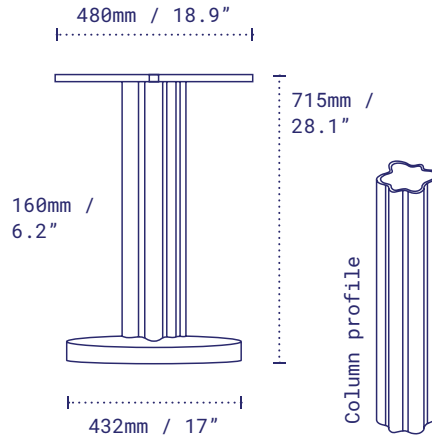

NRXTMH17[CC*] : DINING HEIGHT

NOROCK are celebrating their geographic origins, the unique West Australian coastline, with NRxTMH, a limited-release self-stabilising table base in collaboration with award-winning designers Tom Mark Henry.

Pictured: NRxTMH 21 Dining Height, Pindan Red.

DETAILS

	Material	Steel + Aluminium – Zinc Plated Disc, Alodine Column, Alodine Top Plate
	Next-Level Protection	Steel + Aluminium – 3M Scotchkote also available
	Height	715mm / 28.1" excl. table top
	Base diameter	432mm / 17"
	Column width	75mm / 2.9"
	Top plate	Fixed
	Net weight	10.4kg / 22.9lbs
	Max recommended table top	○ 800mm / 32" □ 700mm / 28"
	Resources	no-rock.com/product/nrxrtmh

PACKAGING

	Carton	600 x 600 x 190mm – 23.6 x 23.6 x 7.4" x Box 1 135 x 155 x 690mm – 5.3 x 6.1 x 27.2" x Box 2
	Gross weight	11.7kg / 25.8lbs

STANDARD COLOUR RANGE

- **Jarrah Brown**
  Code: NRXTMH17JH
- **Sandstone Black**
  Code: NRXTMH17BK
- **Leeuwin Blue**
  Code: NRXTMH17LW
- **Peppermint Green**
  Code: NRXTMH17PM
- **Pindan Red**
  Code: NRXTMH17PD

SPECIAL COLOUR RANGE

- **Brass**
  Code: NRXTMH17BR