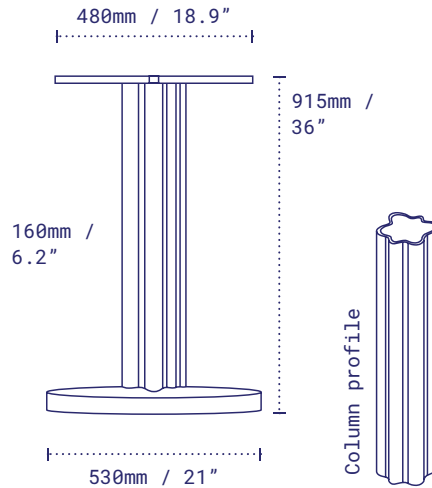

NRXTMH21[CC*]C : COUNTER HEIGHT

Pictured: NRxTMH 21 Dining Height, Pindan Red.

NOROCK are celebrating their geographic origins, the unique West Australian coastline, with NRxTMH, a limited-release self-stabilising table base in collaboration with award-winning designers Tom Mark Henry.

DETAILS

Material	Steel + Aluminium – Zinc Plated Disc, Alodine Column, Alodine Top Plate
Next-Level Protection	Steel + Aluminium – 3M Scotchkote also available
Height	915mm / 36" Counter excl. table top
Base diameter	530mm / 21"
Column width	75mm / 2.9"
Top plate	Fixed
Net weight	15.7kg / 34.6lbs
Resources	no-rock.com/product/nrxrtmh

PACKAGING

Carton	550 x 550 x 70mm – 21.6 x 21.6 x 2.7" x Box 1 135 x 155 x 900mm – 5.3 x 6.1 x 35.4" x Box 2
Gross weight	16.6kg / 36.6lbs

STANDARD COLOUR RANGE

Jarrah Brown Code: NRXTMH21JHC	Sandstone Black Code: NRXTMH21BKC
Leeuwin Blue Code: NRXTMH21LWC	
Peppermint Green Code: NRXTMH21PMC	
Pindan Red Code: NRXTMH21PDC	

SPECIAL COLOUR RANGE

Brass Code: NRXTMH21BRC