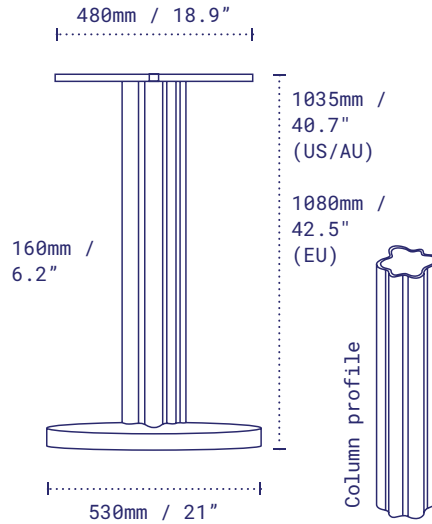

NRXTMH21[CC*]B : BAR HEIGHT

NOROCK are celebrating their geographic origins, the unique West Australian coastline, with NRxTMH, a limited-release self-stabilising table base in collaboration with award-winning designers Tom Mark Henry.

Pictured: NRxTMH 21 Dining Height, Pindan Red.

DETAILS

Material	Steel + Aluminium – Zinc Plated Disc, Alodine Column, Alodine Top Plate
Next-Level Protection	Steel + Aluminium – 3M Scotchkote also available
Height	1035mm / 40.7" Bar excl. table top 1080mm / 42.5" Bar (EU only)
Base diameter	530mm / 21"
Column width	75mm / 2.9"
Top plate	Fixed
Net weight	16.5kg / 36.4lbs
Max recommended table top	○ 762mm / 30" □ 609mm / 24"
Resources	no-rock.com/product/nrxrtmh

PACKAGING

Carton	550 x 550 x 70mm – 21.6 x 21.6 x 2.7" x Box 1 135 x 155 x 1055mm – 5.3 x 6.1 x 41.5" x Box 2
Gross weight	17.5kg / 38.6lbs

STANDARD COLOUR RANGE

Jarrah Brown Code: NRXTMH21JHB	Sandstone Black Code: NRXTMH21BKB
Leeuwin Blue Code: NRXTMH21LWB	
Peppermint Green Code: NRXTMH21PMB	
Pindan Red Code: NRXTMH21PDB	

SPECIAL COLOUR RANGE

Brass Code: NRXTMH21BRB