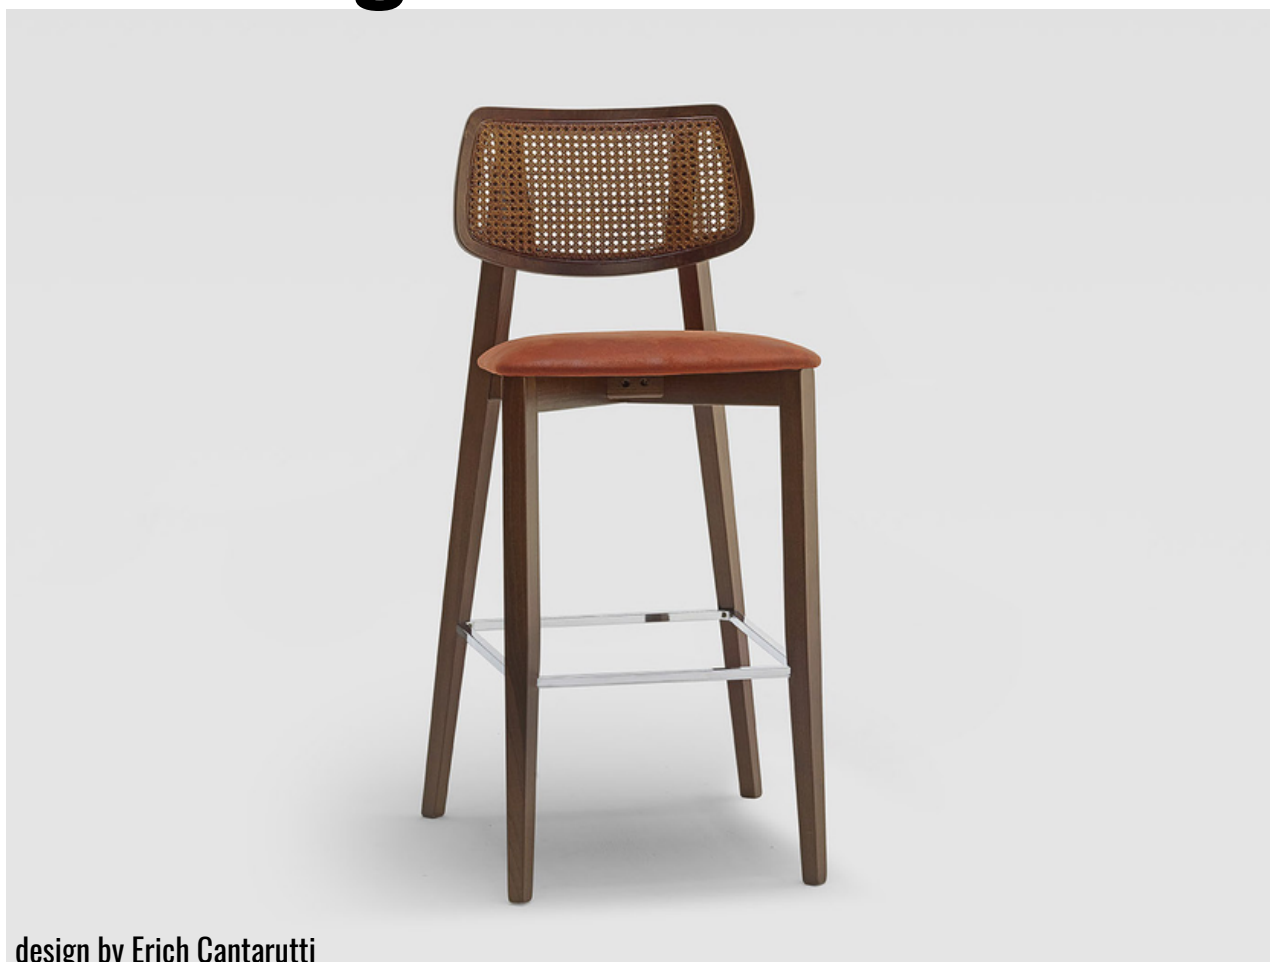

ALMA sgabello/stool

design by Erich Cantarutti

	x box 1	mc 0.40
	kg 13	
 h.140	SCHIENALE / BACK	lm 0.30
	SEDILE / SEAT	lm 0.40

MATERIALI / MATERIALS

faggio / beech

tinto o laccato qualsiasi colore ral / stained or laquered any ral color