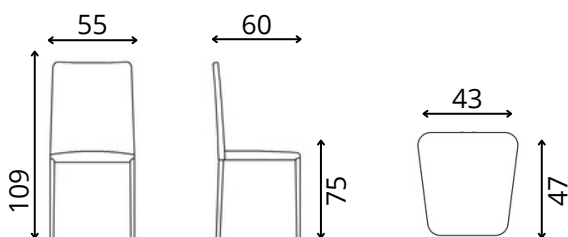

ALMA sgabello/stool

design by Erich Cantarutti

	x box 1	mc 0.40
	kg 13	
 h.140	SCHIENALE / BACK	lm 0.30
	SEDILE / SEAT	lm 0.40

MATERIALI / MATERIALS

faggio / beech

tinto o laccato qualsiasi colore ral / stained or laquered any ral color