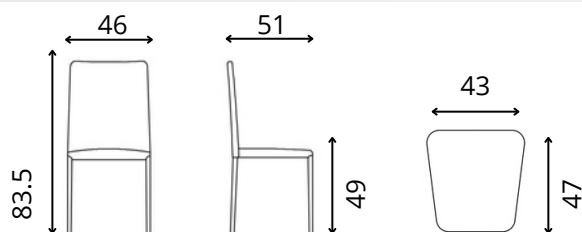

CHLOE' sedia/chair

design by Erich Cantarutti

	x box 2	mc 0.40
	kg 18	
 h.140	SCHIENALE / BACK	lm 0.20
	SEDILE / SEAT	lm 0.40

MATERIALI / MATERIALS

faggio / beech

tinto o laccato qualsiasi colore ral / stained or laquered any ral color