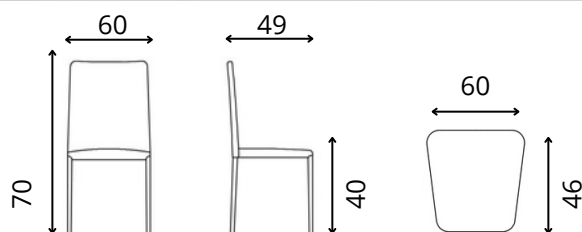

JULES low chair

impilabile / stackable

design by Tommaso Caldera

	x box 2	mc 0.40
	kg 13	
 h.140	SEDILE / SEAT	lm 0.80

MATERIALI / MATERIALS

faggio / beech

tinto o laccato qualsiasi colore ral / stained or laquered any ral color