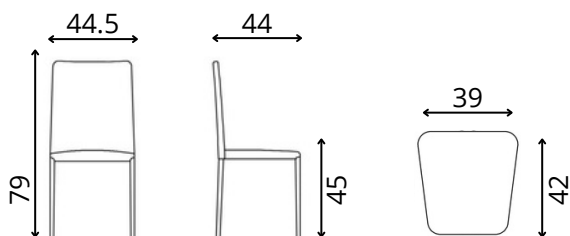

# LISBETH sedia/chair

design by Erich Cantarutti

	x box 2	mc 0.35
	kg 13	
 h.140	SCHIENALE / BACK	lm 0.30
	SEDILE / SEAT	lm 0.40