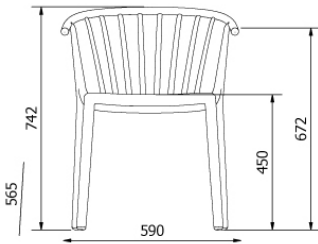

MEASUREMENTS

W 59cm × L 56,5cm × H 74,2cm × Hs 45cm × Ha 67,2cm

W 23.23in × L 22.25in × H 29.22in × Hs 17.72in × Ha 26.46in

CHARACTERISTICS

Weight 4.2 | Stackable máximo 10 unidades

CERTIFICATIONS

UNEN16139, UNEEN581-2, UNEEN581-1

STD units	Packaging dim. (cm)	Units Container 20'	Units Container 40'	Units Container HC	Units Trayler 70m ³	Units Truck 100m ³
2X	60.1 × 66.1 × 90	132	306	372	416	540
4X	60.7 × 73.7 × 96.9	260	548	632	652	912
P25	58 × 98 × 220	600	1200	1200	1350	1450

SHELL COLOR

WOODY CHAIR GREEN EDITION

Armchair for indoor and outdoor use. Injected with fiberglass and PP 100% recycled. UV protection. Net weight 4,6 kg (10.23 lb).

MEASUREMENTS

W 59cm × L 56,5cm × H 74,2cm × Hs 45cm × Ha 67,2cm

W 23.23in × L 22.25in × H 29.22in × Hs 17.72in × Ha 26.46in

CHARACTERISTICS

Weight 4.64 | Stackable máximo 10 unidades

CERTIFICATIONS

UNEN16139, UNEEN581-2, UNEEN581-1

STD units	Packaging dim. (cm)	Units Container 20'	Units Container 40'	Units Container HC	Units Trayler 70m ³	Units Truck 100m ³
2X	x x	132	306	372	416	540
4X	x x	260	548	632	652	912
P25	x x	600	1200	1200	1350	1450