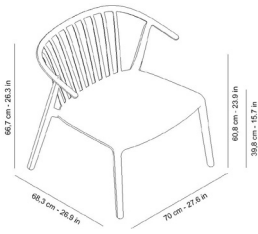

MEASUREMENTS

W 59cm × L 56,5cm × H 74,2cm × Hs 45cm × Ha 67,2cm

W 23.23in × L 22.25in × H 29.22in × Hs 17.72in × Ha 26.46in

CHARACTERISTICS

Weight 4.2 | Stackable máximo 10 unidades

CERTIFICATIONS

UNEN16139, UNEEN581-2, UNEEN581-1

SHELL COLOR

WOODY CHAIR GREEN EDITION

Armchair for indoor and outdoor use. Injected with fiberglass and PP 100% recycled. UV protection. Net weight 4,6 kg (10.23 lb).

MEASUREMENTS

W 59cm × L 56,5cm × H 74,2cm × Hs 45cm × Ha 67,2cm

W 23.23in × L 22.25in × H 29.22in × Hs 17.72in × Ha 26.46in

CHARACTERISTICS

Weight 4.64 | Stackable máximo 10 unidades

CERTIFICATIONS

UNEN16139, UNEEN581-2, UNEEN581-1

STD units	Packaging dim. (cm)	Units Container 20'	Units Container 40'	Units Container HC	Units Trayler 70m ³	Units Truck 100m ³
2X	x x	132	306	372	416	540
4X	x x	260	548	632	652	912
P25	x x	600	1200	1200	1350	1450

SHELL COLOR

WOODY LOUNGE CHAIR

Monoblock armchair with arms. Injected polypropylene and fiberglass. UV protection. Stackable. Suitable for indoor and outdoor use.

MEASUREMENTS

W 70cm × L 68,2cm × H 66,5cm