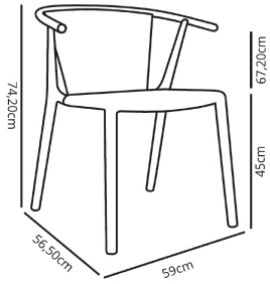

CERTIFICATIONS

UNEEN581-1, UNEEN581-2

UPHOLSTERED WOODY FLAT CHAIR

Upholstery suitable for indoor and outdoor use. Sunbrella® composition. With quick-drying foam. Grammage 275gr/m². To avoid marks, please do not stack upholstered chairs. The option of upholstering the seat only is available.

MEASUREMENTS

W 59cm × L 56,5cm × H 74,2cm × Hs 46cm × Ha 67,2cm

W 23.23in × L 22.25in × H 29.22in × Hs 18.12in × Ha 26.46in

CHARACTERISTICS

Weight 5.7 | Stackable

STD units	Packaging dim. (cm)	Units Container 20'	Units Container 40'	Units Container HC	Units Traylor 70m³	Units Truck 100m³
2X	60.1 × 66.1 × 90	132	306	372	416	540
4X	60.7 × 73.7 × 96.9	260	548	632	652	912

COMBINATIONS

	Dark Grey	Ivory	Chocolate	Retro Blue	Red	Sand
Pumpkin	•	•	•			•
Linen	•	•	•	•	•	•
Cool	•			•	•	
Taupe		•	•			•

UPHOLSTERED WOODY LOUNGE ARMCHAIR

Armchair with monoblock design. Injected polypropylene and fiberglass. Upholstered seat. UV protection. Stackable. Suitable for indoor and outdoor use.

MEASUREMENTS

W 70cm × L 68,2cm × H 66,5cm

W 27.56in × L 26.86in × H 26.19in