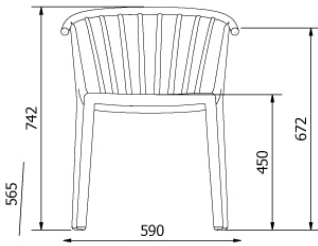

MEASUREMENTS

W 59cm × L 56,5cm × H 74,2cm × Hs 46cm × Ha 67,2cm

W 23.23in × L 22.25in × H 29.22in × Hs 18.12in × Ha 26.46in

CHARACTERISTICS

Weight 5.7 | Stackable

STD units	Packaging dim. (cm)	Units Container 20'	Units Container 40'	Units Container HC	Units Traylor 70m ³	Units Truck 100m ³
2X	60.1 × 66.1 × 90	132	306	372	416	540
4X	60.7 × 73.7 × 96.9	260	548	632	652	912

MEASUREMENTS

W 70cm × L 68,2cm × H 66,5cm

W 27.56in × L 26.86in × H 26.19in

CHARACTERISTICS

Weight 7.5 | Stackable

STD units	Packaging dim. (cm)	Units Container 20'	Units Container 40'	Units Container HC	Units Traylor 70m ³	Units Truck 100m ³
2X	75 × 77 × 75	126	288	288	324	378

COMBINATIONS

	Red	Ivory	MF,NE	Black	Chocolate	Retro Blue	Greenish Grey	Sand	Dark Grey
Linen	•	•		•	•	•	•	•	•
Cool	•			•		•			•
Pumpkin		•		•	•			•	•
Taupe			•	•	•		•	•	

WOODY CHAIR

Armchair for indoor and outdoor use. Injected with fiberglass and PP. Stackable. UV protection. Net weight 4,1 kg (9.03 lb).

MEASUREMENTS

W 59cm × L 56,5cm × H 74,2cm × Hs 45cm × Ha 67,2cm

W 23.23in × L 22.25in × H 29.22in × Hs 17.72in × Ha 26.46in

CHARACTERISTICS

Weight 4.2 | Stackable máximo 10 unidades

CERTIFICATIONS

UNEN16139, UNEEN581-2, UNEEN581-1