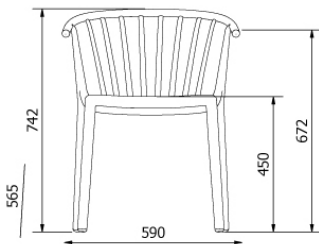

MEASUREMENTS

W 59cm × L 56,5cm × H 74,2cm × Hs 45cm × Ha 67,2cm

W 23.23in × L 22.25in × H 29.22in × Hs 17.72in × Ha 26.46in

CHARACTERISTICS

Weight 4.2 | Stackable máximo 10 unidades

CERTIFICATIONS

UNEN16139, UNEEN581-2, UNEEN581-1

W 23.23in × L 22.25in × H 29.22in × Hs 17.72in × Ha 26.46in

CHARACTERISTICS

Weight 4.64 | Stackable máximo 10 unidades

CERTIFICATIONS

UNEN16139, UNEEN581-2, UNEEN581-1

STD units	Packaging dim. (cm)	Units Container 20'	Units Container 40'	Units Container HC	Units Trayler 70m ³	Units Truck 100m ³
2X	x x	132	306	372	416	540
4X	x x	260	548	632	652	912
P25	x x	600	1200	1200	1350	1450

W 27.56in × L 26.86in × H 26.19in

CHARACTERISTICS

Weight 7.5 | Stackable

STD units	Packaging dim. (cm)	Units Container 20'	Units Container 40'	Units Container HC	Units Trayler 70m ³	Units Truck 100m ³
1X	× ×					
2X	75 × 77 × 75	126	288	288	324	378
P8	80 × 120 × 120	88	200	400	528	624

MEASUREMENTS

W 59cm × L 56,5cm × H 74,2cm × Hs 46cm × Ha 67,2cm

W 23.23in × L 22.25in × H 29.22in × Hs 18.12in × Ha 26.46in

CHARACTERISTICS

Weight 4.9 | Stackable

CERTIFICATIONS

UNEN16139,UNEEN581-1,UNEEN581-2