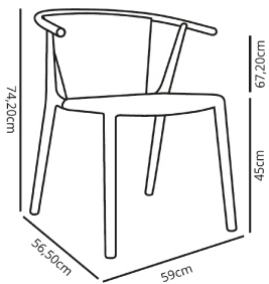

CHAIRS WOODY

Designed by **Josep Llusçà**

DESCRIPTION

The design of the WOODY chair has a subtly “vintage” aroma, as a tribute to the classic wooden slatted chair, it strives for the balance between essential concepts such as lightness, functionality, ergonomics, and respect for the environment, with others such as resistance, both indoors and outdoors, durability, and ease of maintenance. In the WOODY chair we have worked with complex curves and natural shapes such as that of a drop of mercury or a pebble, looking for the effect in the rigid plastic of an upholstered polyurethane foam, a soft shape that suggests comfort just by looking at it, before sitting down in it.