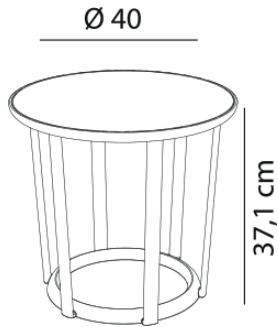

Ref. 04914 - EAN 8411344049143

RAFF TABLE TABLETOP BURDEAUX

Designed by Joan Gaspar

DESCRIPTION

Table for indoor and outdoor use. Injected with fiberglass and PP. UV protection. Net weight 1,4 kg. (3.09 lb)

MEASUREMENTS

W 40cm × L 40cm × H 37cm

W 15.75in × L 15.75in × H 14.57in

CHARACTERISTICS

Weight 1,5 Kg.

STD units	Packaging dim. (cm)	Units Container 20'	Units Container 40'	Units Container HC	Units Traylor 70m ³	Units Truck 100m ³
4X	41 × 41 × 50	1352	2800	3308	3400	4760